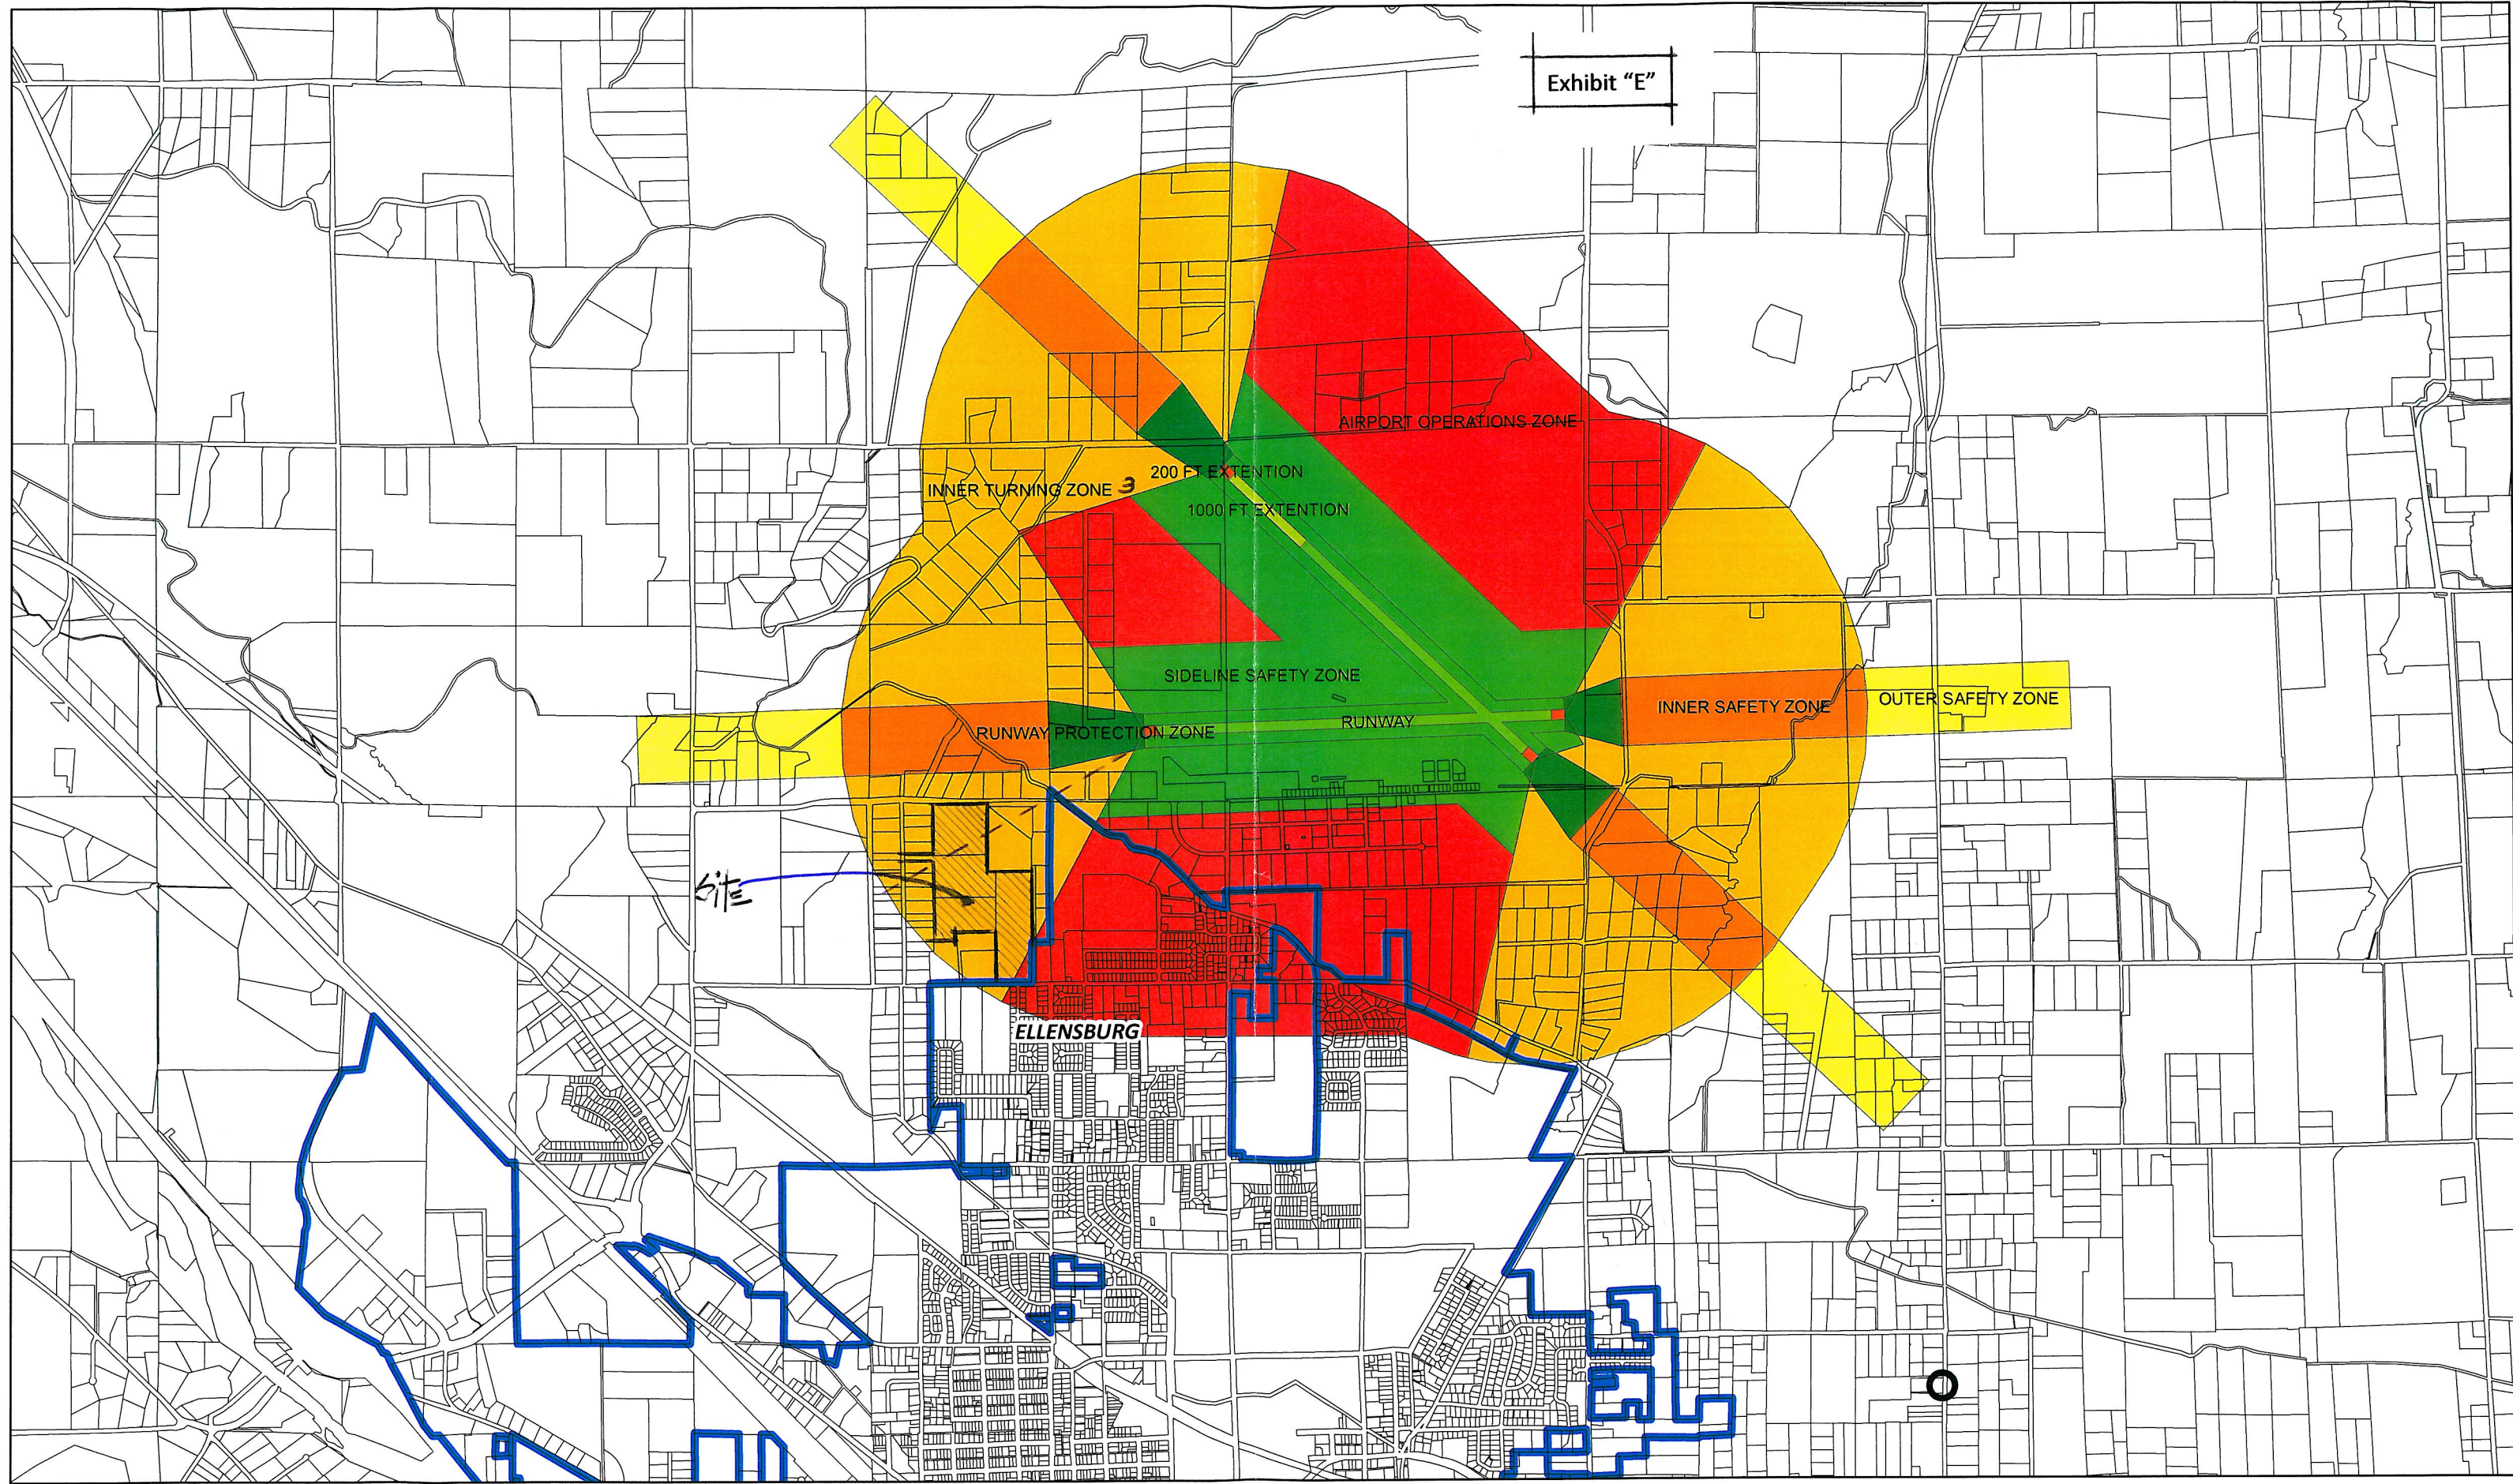

Exhibit "E"

0 6,500 13,000 26,000 Feet

1 inch = 2,243 feet 

Disclaimer: Kittitas County makes every effort to produce and publish the most current and accurate information possible. No warranties, expressed or implied, are provided for the data provided, its use, or its interpretation. Kittitas County does not guarantee the accuracy of the material contained herein and is not responsible for any misuse or representations by others regarding this information or its derivatives.